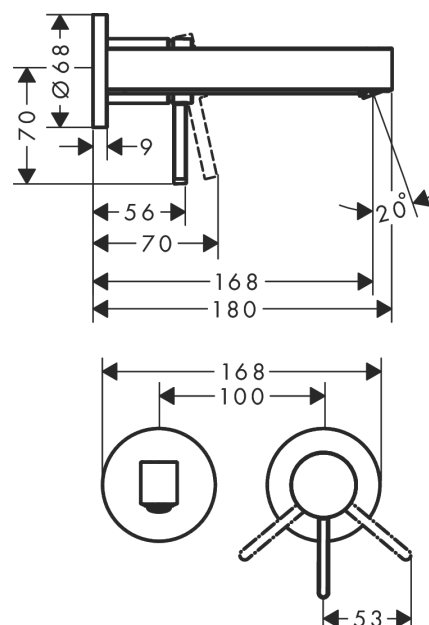

#### product features

- consists of: single lever basin mixer for concealed installation wall-mounted, waste set
- projection 168 mm
- spray type: laminar spray
- maximum flow rate at 3 bar: 5 l/min
- ceramic cartridge
- suitable for continuous flow water heaters
- non-closing waste set
- connection type: basic set
- connection dimension: DN15
- handle can be positioned on the right or left, depends on the basic set installation

### Scale drawing

### Spare part list

Year of production: >06/21

Pos.	Description	Article Number	Price	PU
1	handle	93986670	-	1
2	hollow set screw M5x5	98446000	-	1
3	sleeve	93989670	-	1
4	escutcheon for handle	93988670	-	1
5	washer	97600000	-	1
6	nut	93141000	-	1
7	O-ring 34x2	98383000	-	1
8	cartridge, assy	93760000	-	1
9	seal	98865000	-	1
10	adapter for cartridge	95634000	-	1
11	O-ring 26x2	98147000	-	1
12	spout 165 mm	93984670	-	1
13	spray former	93973000	-	1
14	special tool	98987000	-	1
15	hollow set screw M5x6	97768000	-	1
16	escutcheon for spout	93987670	-	1
17	connecting thread G½	95626000	-	1
18	O-ring 13x2	98128000	-	1
19	fixing set	97971000	-	1
20	extension set 25 mm for 13622180	31971000	-	1
a	waste	50001670	-	1