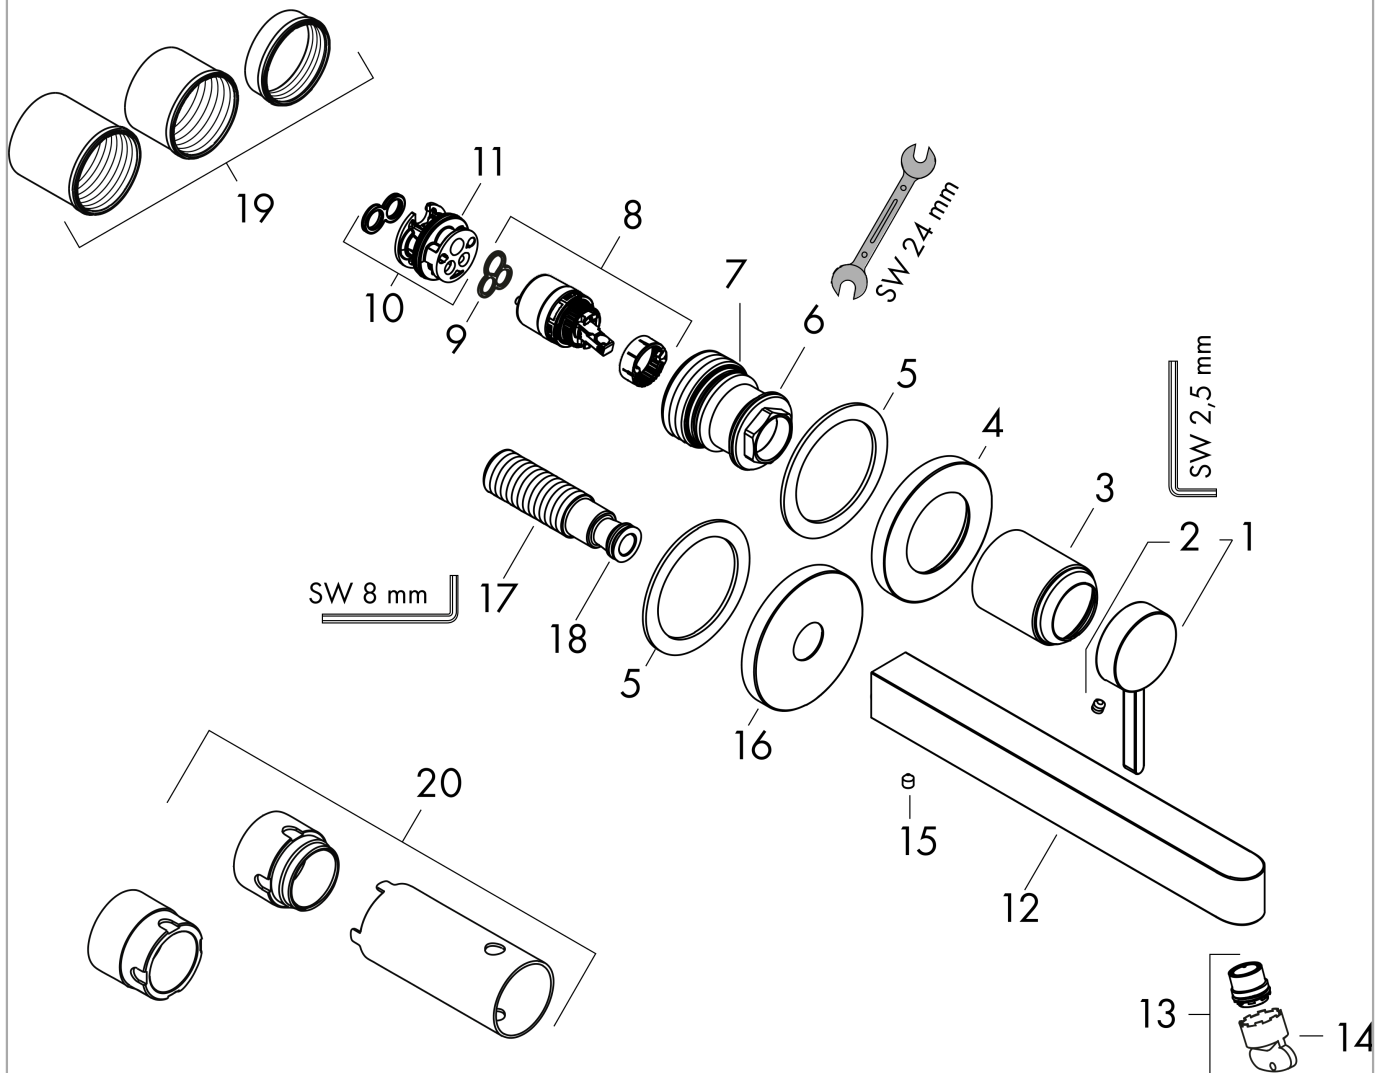

### Flowchart

## Finoris

Single lever basin mixer for concealed installation wall-mounted with spout 16,8 cm

Surfaces: **Matt Black** Article Number: **76051670**

### Exploded Drawing

Year of production: >06/21

### Spare part list

Year of production: >06/21

Pos.	Description	Article Number	Price	PU
1	handle	93986670	-	1
2	hollow set screw M5x5	98446000	-	1
3	sleeve	93989670	-	1
4	escutcheon for handle	93988670	-	1
5	washer	97600000	-	1
6	nut	93141000	-	1
7	O-ring 34x2	98383000	-	1
8	cartridge, assy	93760000	-	1
9	seal	98865000	-	1
10	adapter for cartridge	95634000	-	1
11	O-ring 26x2	98147000	-	1
12	spout 165 mm	93984670	-	1
13	spray former	93973000	-	1
14	special tool	98987000	-	1
15	hollow set screw M5x6	97768000	-	1
16	escutcheon for spout	93987670	-	1
17	connecting thread G½	95626000	-	1
18	O-ring 13x2	98128000	-	1
19	fixing set	97971000	-	1
20	extension set 25 mm for 13622180	31971000	-	1
a	waste	50001670	-	1